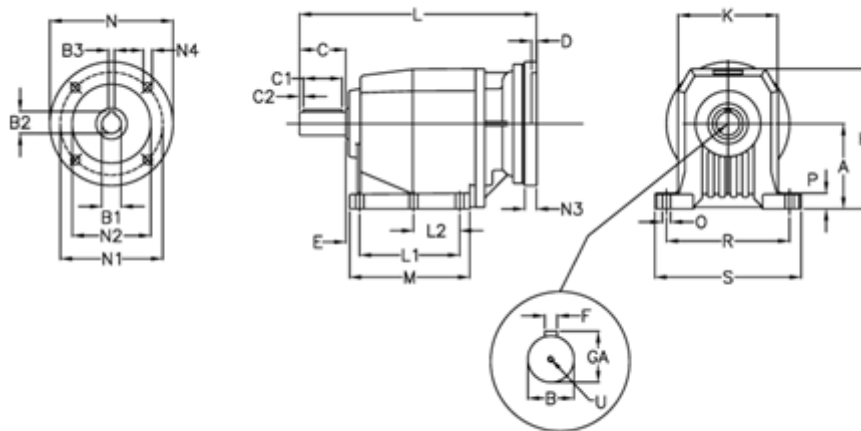

Article number: 40600808931245

Description: Helical gearbox  
C803P-89,3-P112B5

## Measures

A = 250	D = 4.5	L2 = 0.0	P = 35
B = 80	E = 33	M = 277.0	R = 370
B1 = 28	F = 22	N = 250	S = 440
B2 = 31.3	GA = 85.0	N1 = 215	U = M20x42
B3 = 8	H = 420	N2 = 180	
C = 140	K = 320	N3 = 0	
C1 = 110	L = 543.0	N4 = M12x16	
C2 = 15	L1 = 210.0	O = 26	